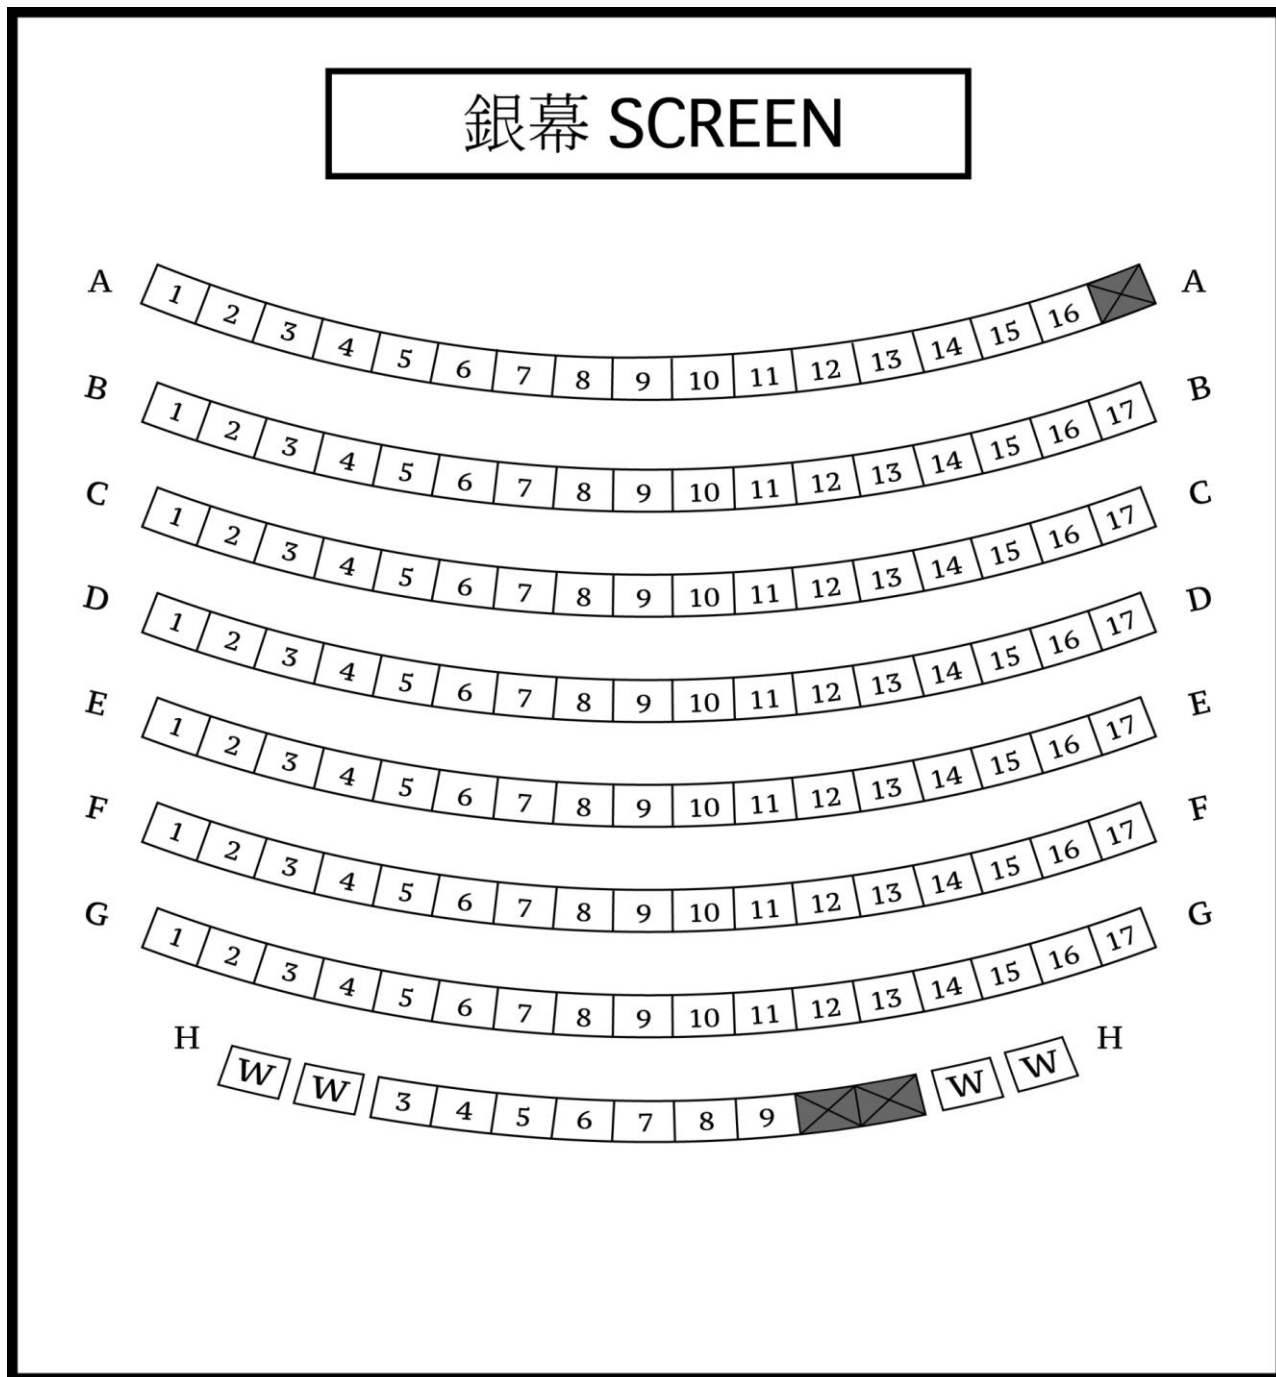

香港電影資料館電影院

HONG KONG FILM ARCHIVE CINEMA

W 輪椅座位  
Wheelchair Seats

場館留座  
Management Seats

座位總數 (不包括輪椅座位) : 125  
Total No. of Seats (excluding Wheelchair Seats)  
場館留座 : 3  
Management Seats